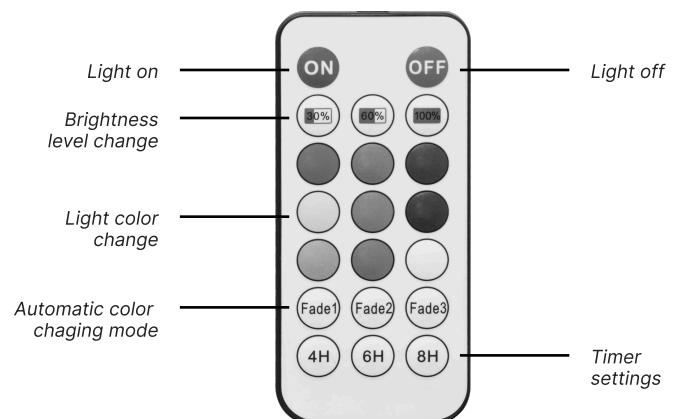

TESLA LED POOL SOLAR LIGHT

PACKAGE CONTENTS:

1x Solar pool light 1x Remote control 1x User manual

TECHNICAL SPECIFICATION:

LIGHT SOURCE TYPE	1x LED light
SOLAR PANEL	5 V
RECHARGEABLE BATTERY	3,7 V, 500 mAh 602535
DIMENSIONS	110 x 110 x 52.7 mm
PROTECTION RATING	IP65

LIGHT OPERATION:

After being switched on, the light automatically charges during the day from sunlight and turns on automatically at dusk. When fully charged, it provides illumination for approximately 8–12 hours. For proper operation, place it on the water surface with the solar panel facing upward and ensure it receives sufficient sunlight during the day. The light is equipped with an integrated light sensor that automatically responds to ambient brightness. When the light intensity is higher than 50 lux, the light turns off and switches to charging mode. When the ambient light drops below this level, the light automatically turns on.

REMOTE CONTROL:

- ON/OFF – Turn the light on or off
- 30%, 60%, 100% – Select brightness level
- Light Colors: Red, Green, Blue, Yellow, Orange, Purple, Pink, Turquoise, White
- Fade 1 / Fade 2 / Fade 3 – Three automatic color-changing modes
- 4H / 6H / 8H – Set lighting duration (4, 6, or 8 hours); Press the button to activate the timer, press again to cancel it.

USAGE INSTRUCTIONS:

- Place the light directly on the water surface with the solar panel facing up and the LED section facing down.
- Install it away from other light sources (e.g., porch lighting), as strong light may prevent it from turning on automatically.
- Ensure the light receives at least 5–6 hours of direct sunlight per day.