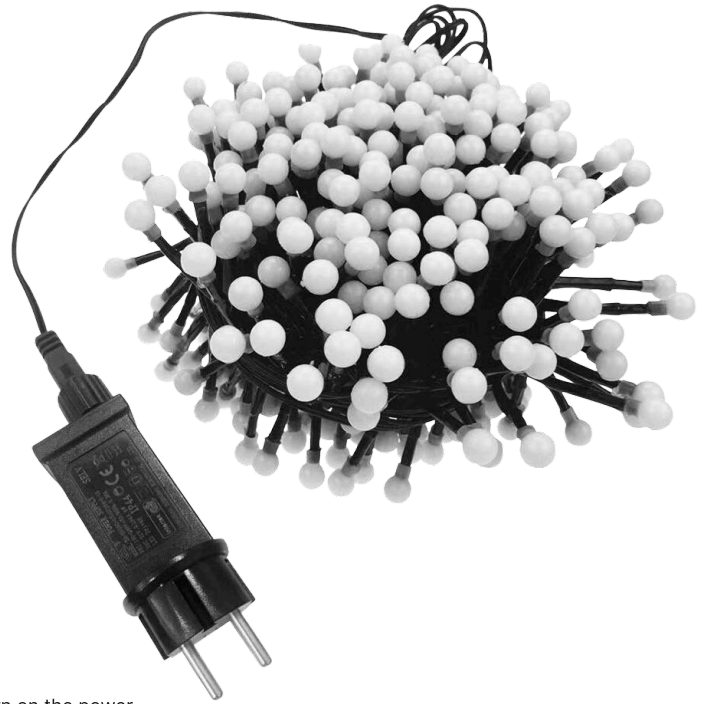

# TESLA - DECORATIVE CHAIN, 576 LED, 6M + 0,3M CABEL, 230V, 8 FUNCTIONS, IP44, GREEN

## PACKAGE CONTENT:

- 1x User manual
- 1x Decorative chain

## START UP:

- Place the product in the desired location, plug the power cord into an outlet, and turn on the power.
- 8 functions: combination, waves, sequential lighting, slow glow, chasing lights, slow fade, twinkle flash, steady on
- When not in use, store the product in a cool, dry place, away from direct sunlight.

## TECHNICAL SPECIFICATIONS:

CHAIN LENGTH	6 M + 0,3 M
PROTECTION RATING	IP44
NUMBER OF LEDS	576